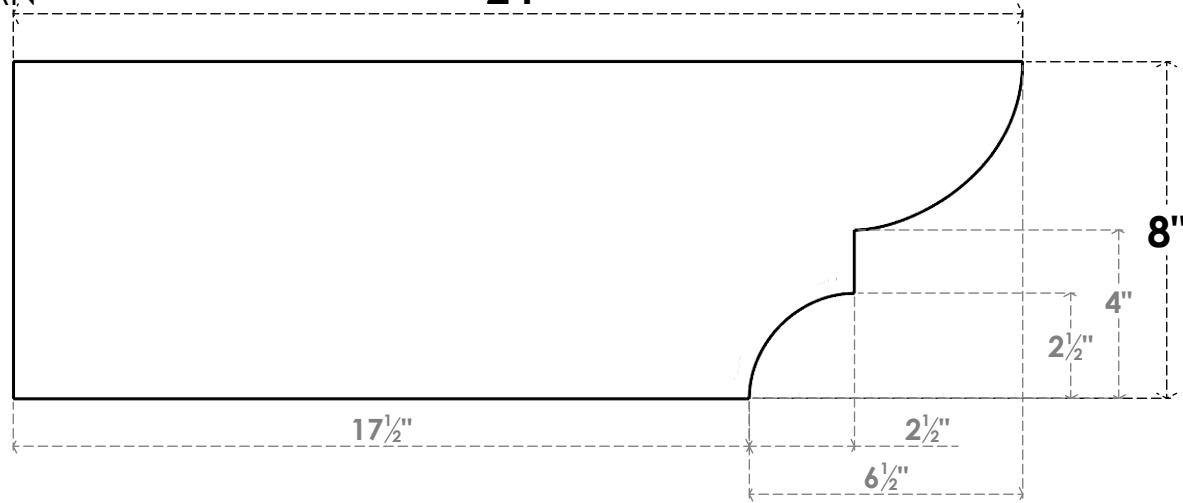

ITEM NUMBER: RFTURO040X08000X24000X008RID00RCPR

4"W X 8"H X 24"L TIMBERTHANE ROUGH CEDAR RIDGEWOOD FAUX WOOD OPEN RAFTER TAIL, 8"L END, PRIMED TAN

SIDE PROFILE

FRONT PROFILE

ISOMETRIC

GENERATED DATE : 03/02/2023