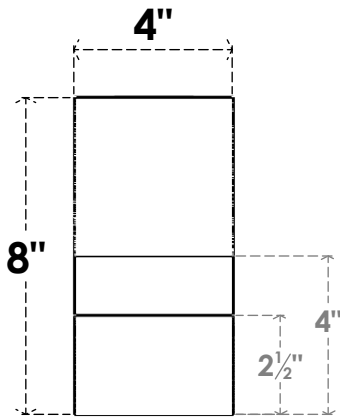

ITEM NUMBER: RFTURO040X08000X24000X008RID00RCPR

4"W X 8"H X 24"L TIMBERTHANE ROUGH CEDAR RIDGEWOOD FAUX WOOD OPEN RAFTER TAIL, 8"L END, PRIMED TAN

SIDE PROFILE

FRONT PROFILE

ISOMETRIC

GENERATED DATE : 03/02/2023