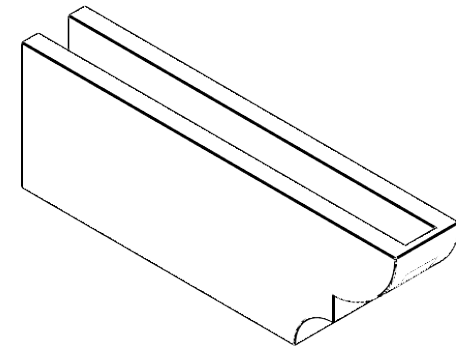

ITEM NUMBER: RFTURO040X08000X24000X008RID00RCPR

4"W X 8"H X 24"L TIMBERTHANE ROUGH CEDAR RIDGEWOOD FAUX WOOD OPEN RAFTER TAIL, 8"L END, PRIMED TAN

SIDE PROFILE

FRONT PROFILE

ISOMETRIC

GENERATED DATE : 03/02/2023

EKENA MILLWORK
2300 WEST MAIN ST.
CLARKSVILLE, TX 75426
TOLL FREE: 866-607-0453
WWW.EKENAMILLWORK.COM

NOTES

1. INSTALLATION TO BE COMPLETED IN ACCORDANCE WITH MANUFACTURER'S SPECIFICATIONS.
2. DRAWING MAY NOT BE TO SCALE
3. THIS DRAWING IS INTENDED FOR DESIGN AND PLANNING PURPOSES ONLY.
4. ALL INFORMATION CONTAINED HEREIN WAS CURRENT AT THE TIME OF DEVELOPMENT BUT MUST BE REVIEWED AND APPROVED BY THE PRODUCT MANUFACTURER TO BE CONSIDERED ACCURATE.
5. TIMBERTHANE ARCHITECTURAL PRODUCTS ARE MADE FROM HIGH DENSITY URETHANE AND COME FACTORY PRIMED